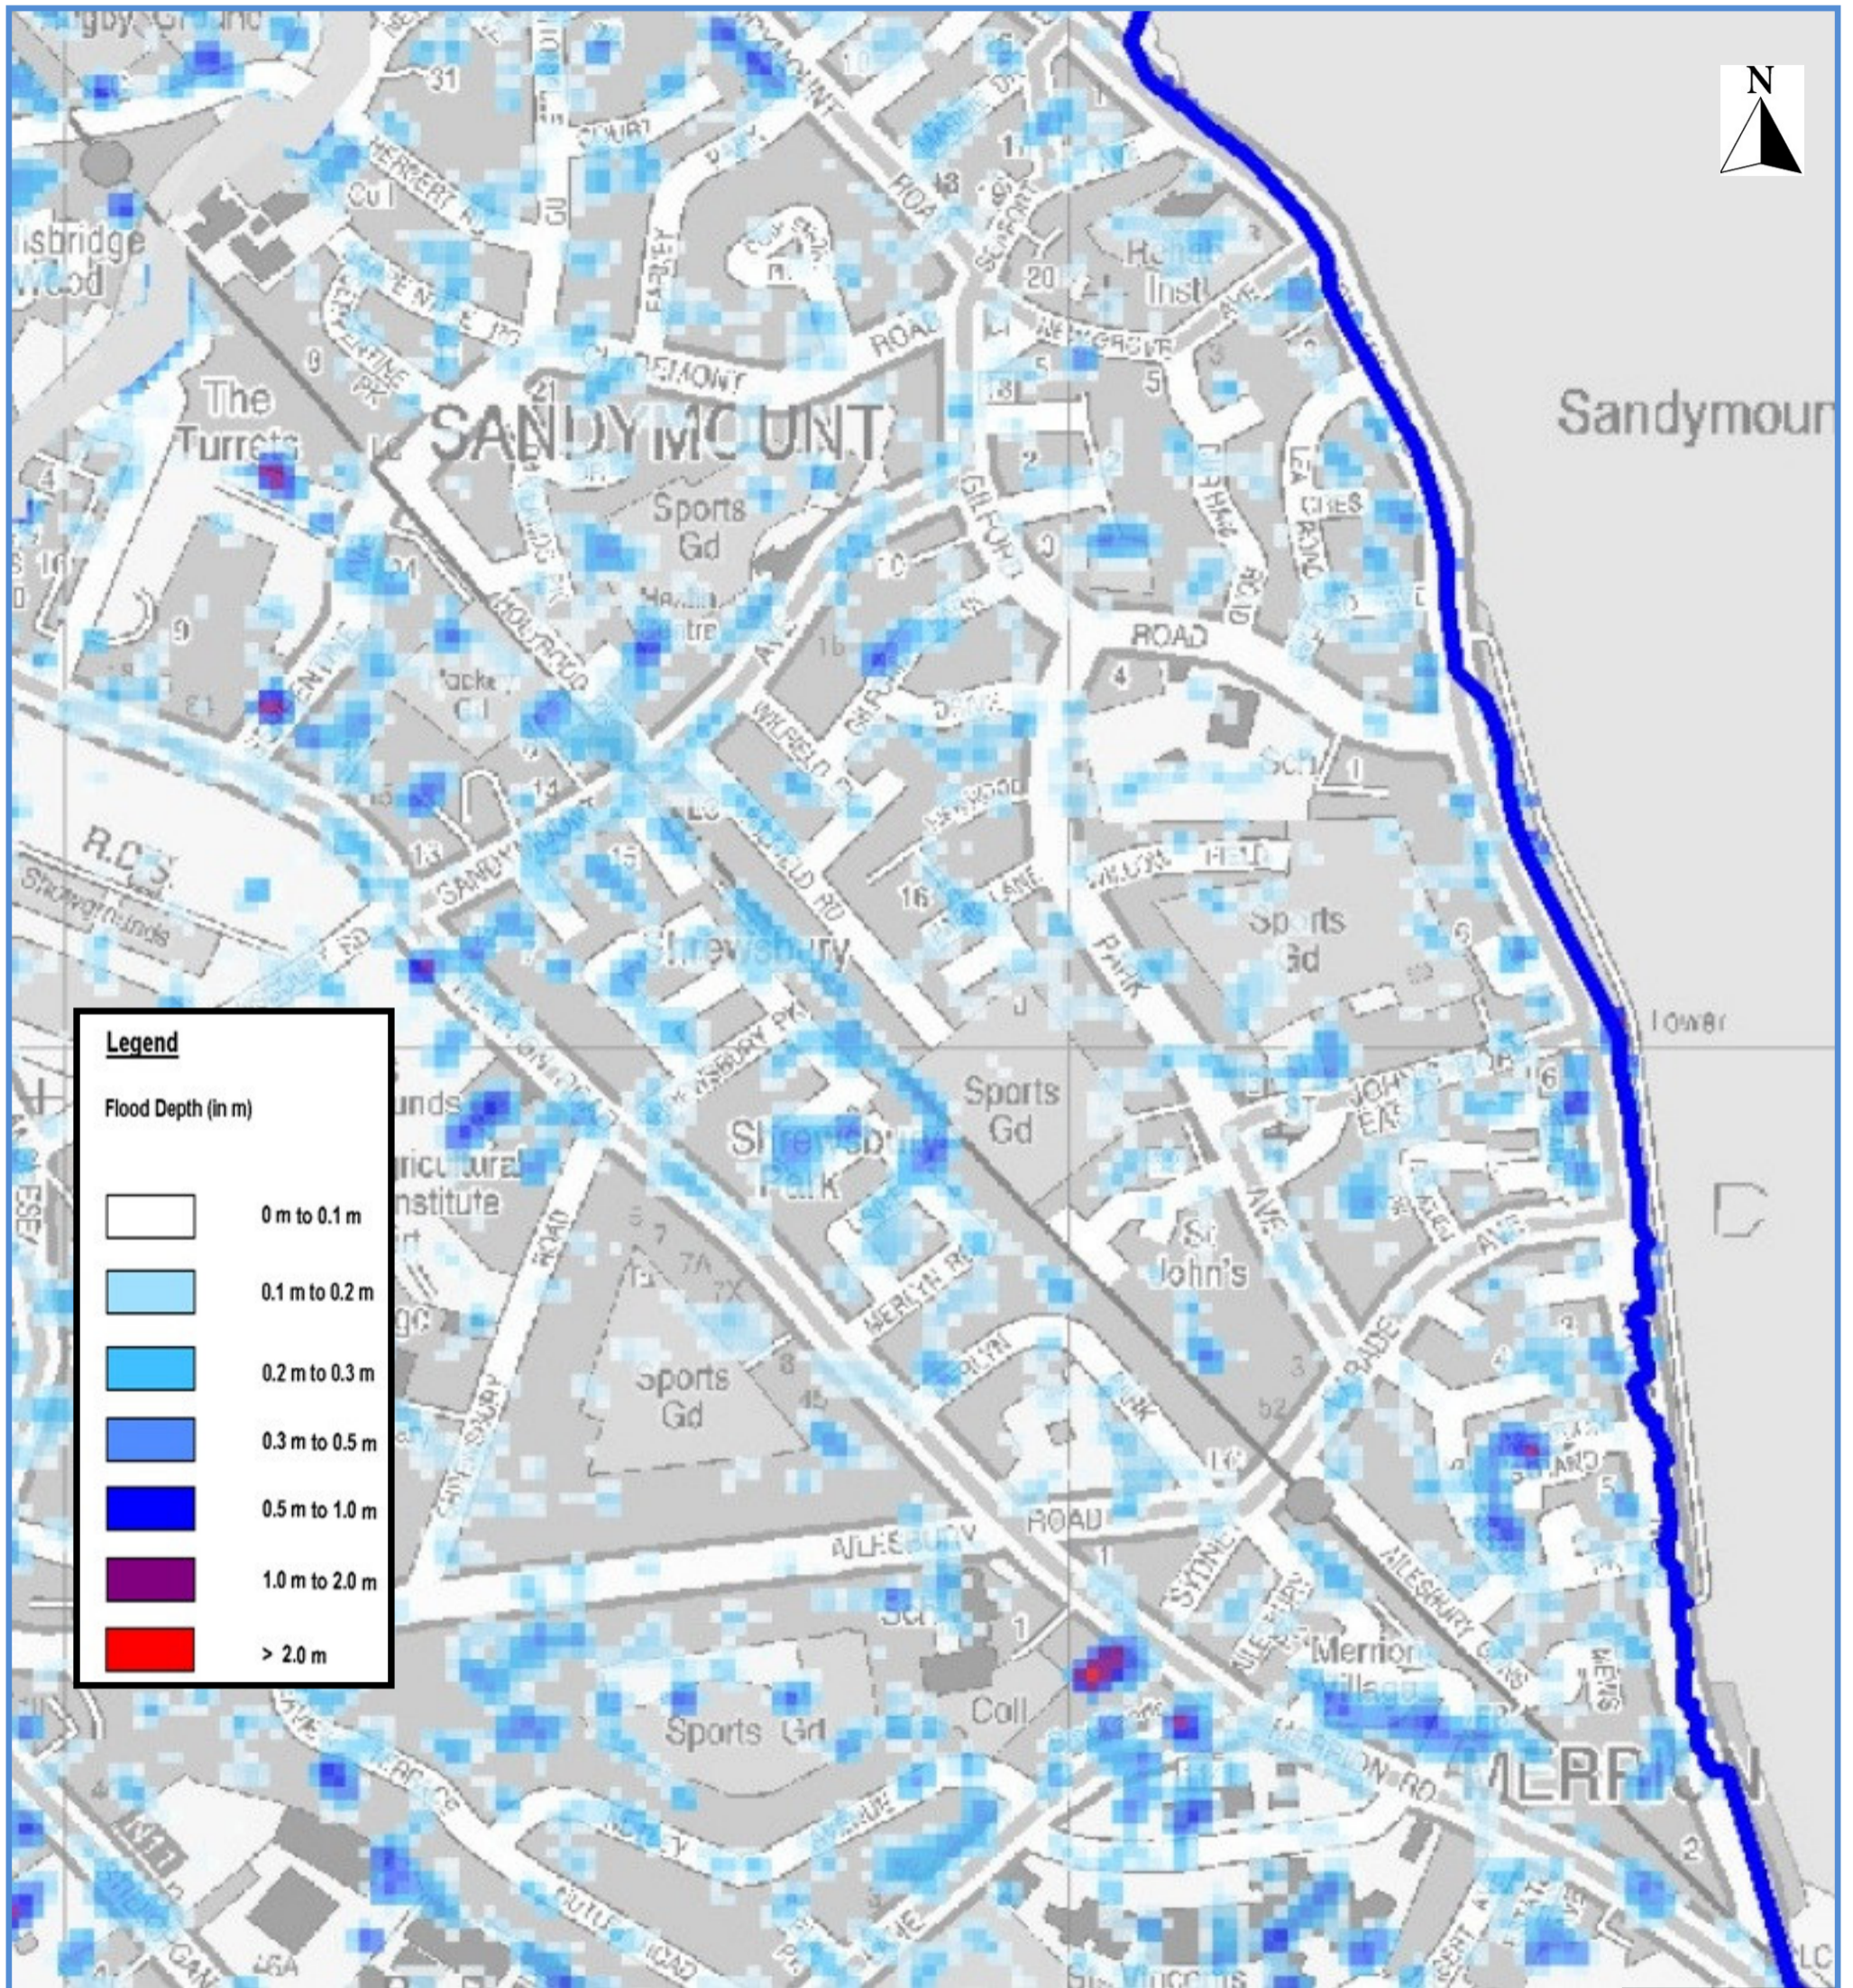

# SANDYMOUNT AREA 1% AEP Pluvial Event 3 Hour Duration

Not to Scale